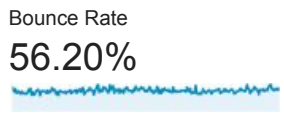

Jan 1, 2015 - Sep 7, 2015

Audience Overview

All Sessions
100.00%

Overview

■ New Visitor ■ Returning Visitor

City	Sessions	% Sessions
1. Sandton	11,184	26.96%
2. Pretoria	8,014	19.32%
3. Centurion	6,356	15.32%
4. Johannesburg	2,816	6.79%
5. (not set)	1,568	3.78%
6. Cape Town	1,276	3.08%
7. Randburg	888	2.14%
8. Roodepoort	849	2.05%
9. Midrand	808	1.95%
10. Boksburg	474	1.14%