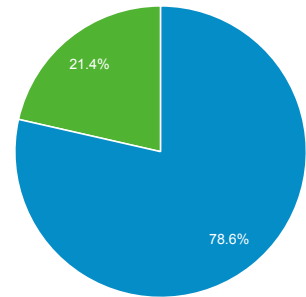

Jan 1, 2015 - Sep 7, 2015

Audience Overview

All Sessions
100.00%

Overview

■ New Visitor ■ Returning Visitor

City	Sessions	% Sessions
1. Sandton	11,184	26.96%
2. Pretoria	8,014	19.32%
3. Centurion	6,356	15.32%
4. Johannesburg	2,816	6.79%
5. (not set)	1,568	3.78%
6. Cape Town	1,276	3.08%
7. Randburg	888	2.14%
8. Roodepoort	849	2.05%
9. Midrand	808	1.95%
10. Boksburg	474	1.14%