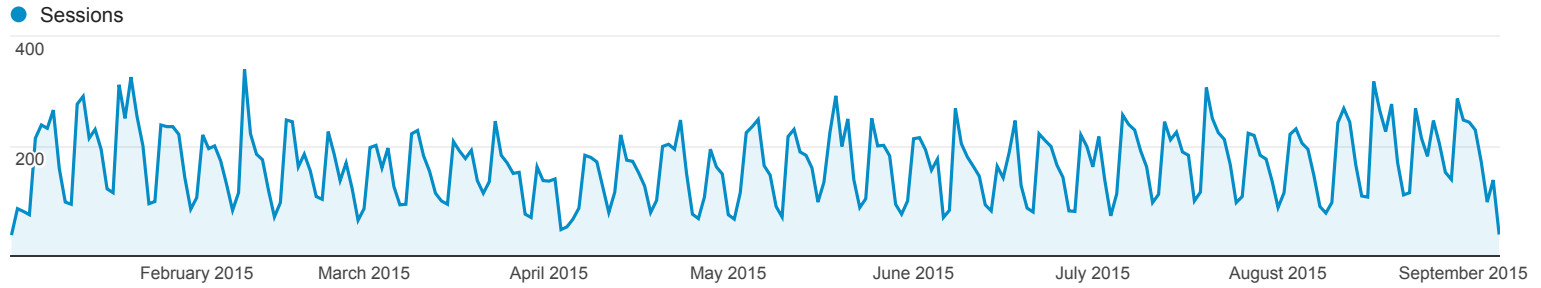

Jan 1, 2015 - Sep 7, 2015

Audience Overview

All Sessions
100.00%

Overview

■ New Visitor ■ Returning Visitor

City	Sessions	% Sessions
1. Sandton	11,184	26.96%
2. Pretoria	8,014	19.32%
3. Centurion	6,356	15.32%
4. Johannesburg	2,816	6.79%
5. (not set)	1,568	3.78%
6. Cape Town	1,276	3.08%
7. Randburg	888	2.14%
8. Roodepoort	849	2.05%
9. Midrand	808	1.95%
10. Boksburg	474	1.14%