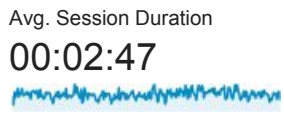

Jan 1, 2015 - Sep 7, 2015

Audience Overview

All Sessions
100.00%

Overview

■ New Visitor ■ Returning Visitor

City	Sessions	% Sessions
1. Sandton	11,184	26.96%
2. Pretoria	8,014	19.32%
3. Centurion	6,356	15.32%
4. Johannesburg	2,816	6.79%
5. (not set)	1,568	3.78%
6. Cape Town	1,276	3.08%
7. Randburg	888	2.14%
8. Roodepoort	849	2.05%
9. Midrand	808	1.95%
10. Boksburg	474	1.14%